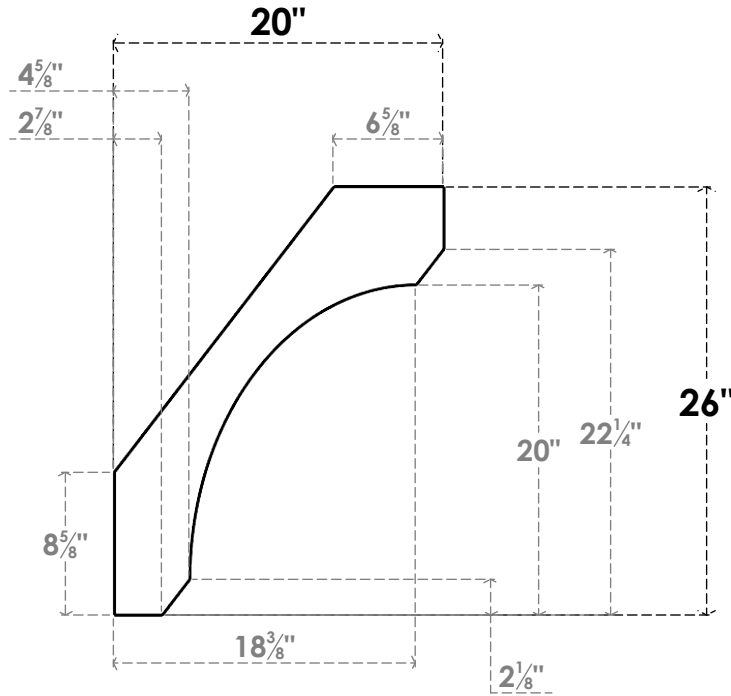

ITEM NUMBER: BRCPC060X20000X26000LEC

6"W X 20"D X 26"H LEGACY ARCHITECTURAL GRADE PVC CLOSED KNEE BRACE

SIDE PROFILE

FRONT PROFILE

ISOMETRIC

EKENA MILLWORK
2300 WEST MAIN ST.
CLARKSVILLE, TX 75426
TOLL FREE: 866-607-0453
WWW.EKENAMILLWORK.COM