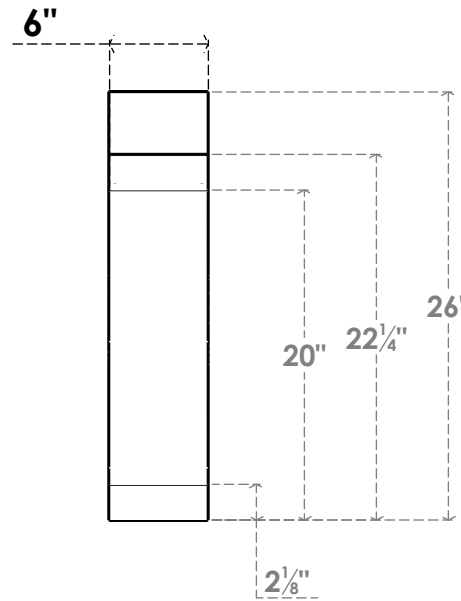

ITEM NUMBER: BRCPC060X20000X26000LEC

6"W X 20"D X 26"H LEGACY ARCHITECTURAL GRADE PVC CLOSED KNEE BRACE

SIDE PROFILE

FRONT PROFILE

ISOMETRIC

EKENA MILLWORK
2300 WEST MAIN ST.
CLARKSVILLE, TX 75426
TOLL FREE: 866-607-0453
WWW.EKENAMILLWORK.COM

NOTES

1. INSTALLATION TO BE COMPLETED IN ACCORDANCE WITH MANUFACTURER'S SPECIFICATIONS.
2. DRAWING MAY NOT BE TO SCALE
3. THIS DRAWING IS INTENDED FOR DESIGN AND PLANNING PURPOSES ONLY.
4. ALL INFORMATION CONTAINED HEREIN WAS CURRENT AT THE TIME OF DEVELOPMENT BUT MUST BE REVIEWED AND APPROVED BY THE PRODUCT MANUFACTURER TO BE CONSIDERED ACCURATE.
5. ARCHITECTURAL GRADE PVC PRODUCTS ARE MADE FROM EXPANDED CELLULAR PVC AND COME NATURALLY WHITE BUT MAY BE PAINTED